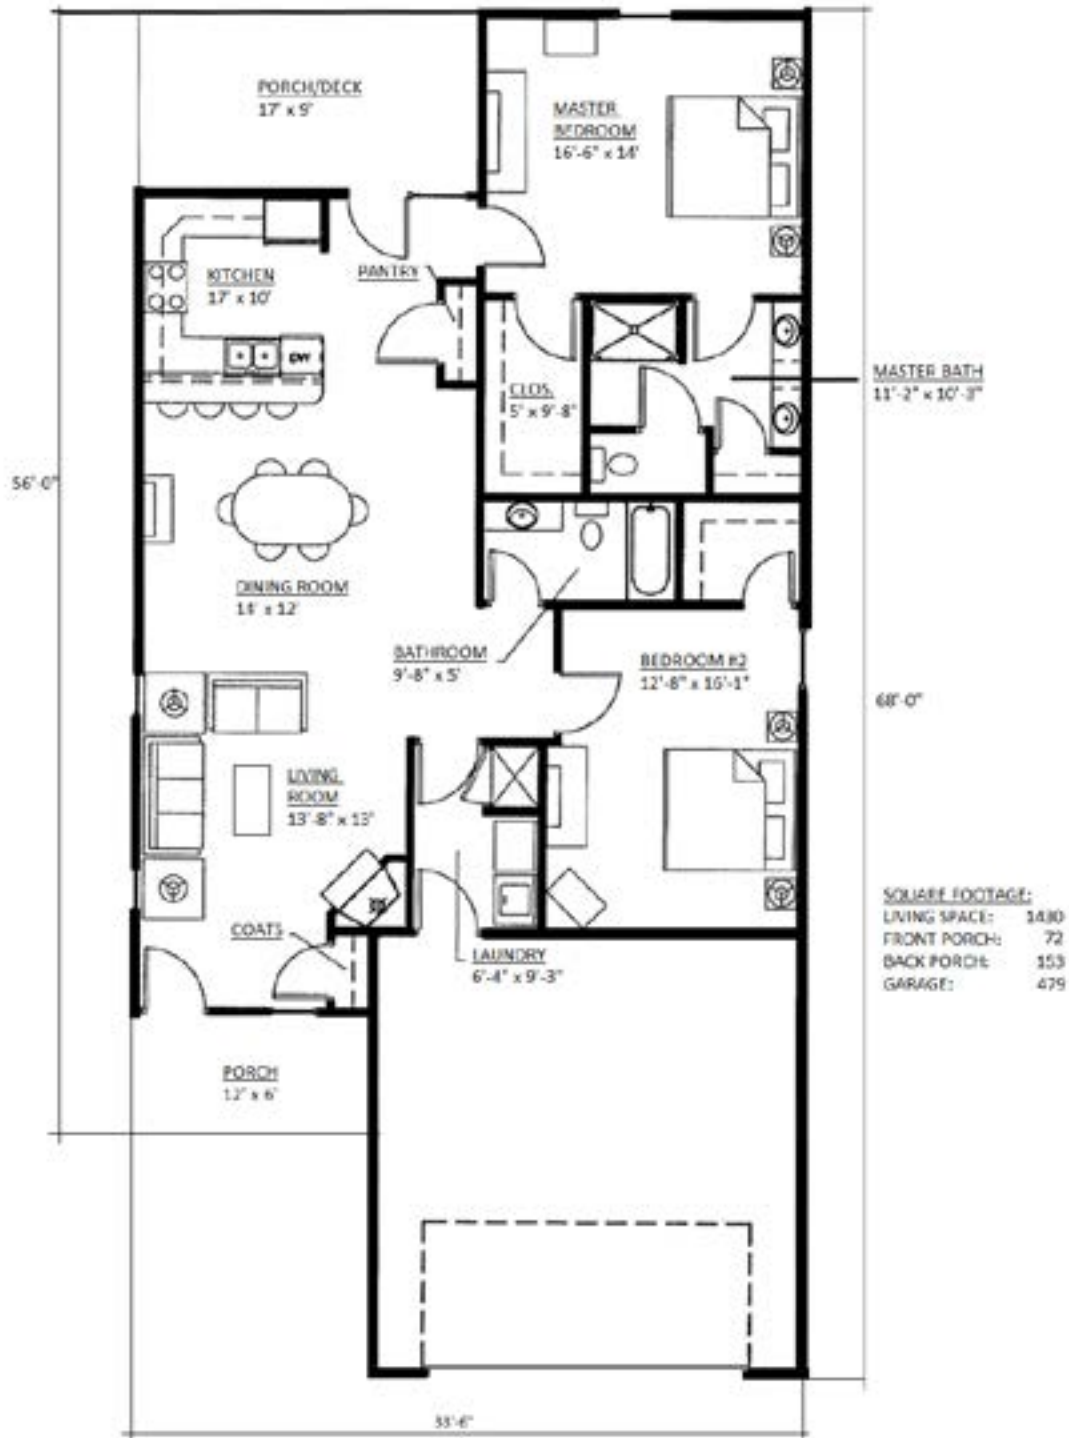

KingsportSeniorLiving.com | Marketing: 423.830.8502

The Maple: 1,430 square feet

Villas Floor Plans

Actual living space may vary slightly from this floor plan